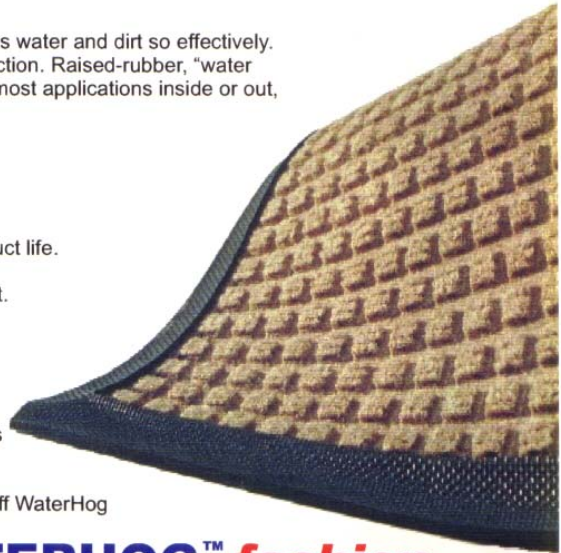

HEALTH MATS COMPANY

www.healthmats.com

sales@healthmats.com

RENTAL MAT SERVICE

100 PENNELL STREET
CHESTER, PA 19013-3641

800.341.2323 VOICE

610.874.7443 FAX

WATERHOG™ COLLECTION

The Toughest *best looking* Mat in The Industry

WATERHOG™ classic

Meet the original WaterHog. Tough. Long-lasting. No other mat in the industry traps water and dirt so effectively. It's rubber-reinforced face nubs and "waffle" design provide crushproof scraping action. Raised-rubber, "water dam" border traps dirt and water, keeping them off carpets and floors. Perfect for most applications inside or out, the WaterHog Classic's unique design makes it revolutionary!

Features & Benefits

Unique ridged construction effectively removes and traps dirt and moisture.

Exclusive rubber-reinforced face nubs prevent pile from crushing, extending product life.

Anti-static 100% premium polypropylene fabric top. Dries quickly; won't fade or rot. Can easily be vacuumed or hosed off.

Special cleated rubber backing minimizes movement on most carpets and improves traction on hard surfaces.

Exclusive "water dam" allows the WaterHog Classic mat to hold up to 1 ½ gallons of water per square yard; water and dirt stay in the mat.

Cleaning is easy! Simply use vacuum and extraction cleaning methods, or hose off WaterHog Classic with water and hang to dry.

WATERHOG™ fashion

Like WaterHog Classic, WaterHog Fashion is an exceptionally durable, long-lasting mat with outstanding performance capabilities. Designed for added beauty, WaterHog Fashion's border is constructed of the same 100% premium polypropylene fiber system as the mat surface for an attractive look that is easy to maintain. This tough-as-nails mat is the perfect choice for more decorative indoor areas.

Features & Benefits

Unique ridged construction effectively removes and traps dirt and moisture.

Exclusive rubber-reinforced face nubs prevent pile from crushing, extending product life.

Anti-static 100% premium polypropylene fiber system. Fabric dries quickly; won't fade or rot. Can easily be vacuumed or hosed off.

WaterHog Fashion's highly durable attractive fabric border makes it the perfect choice for indoor or outdoor applications. Special gripper rubber backing minimizes movement on most carpets and hard surfaces.

Exclusive "water dam" allows the WaterHog Fashion to trap dirt and water so they stay in the mat and off of your floor--minimizing slip hazards and floor damage around the perimeter of the mat.