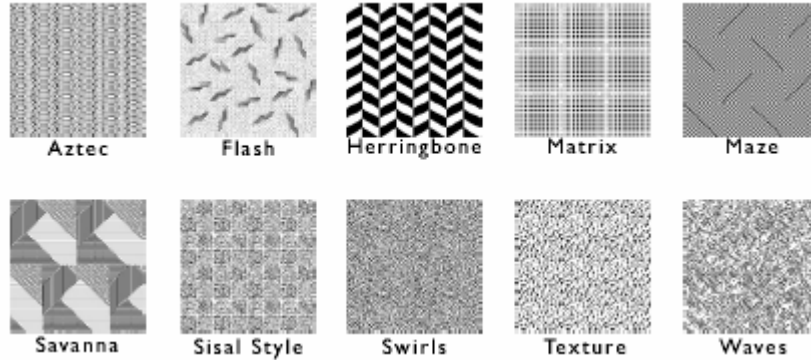

IMAGEPLUS DESIGN-A-MAT

BACKGROUND DESIGNS